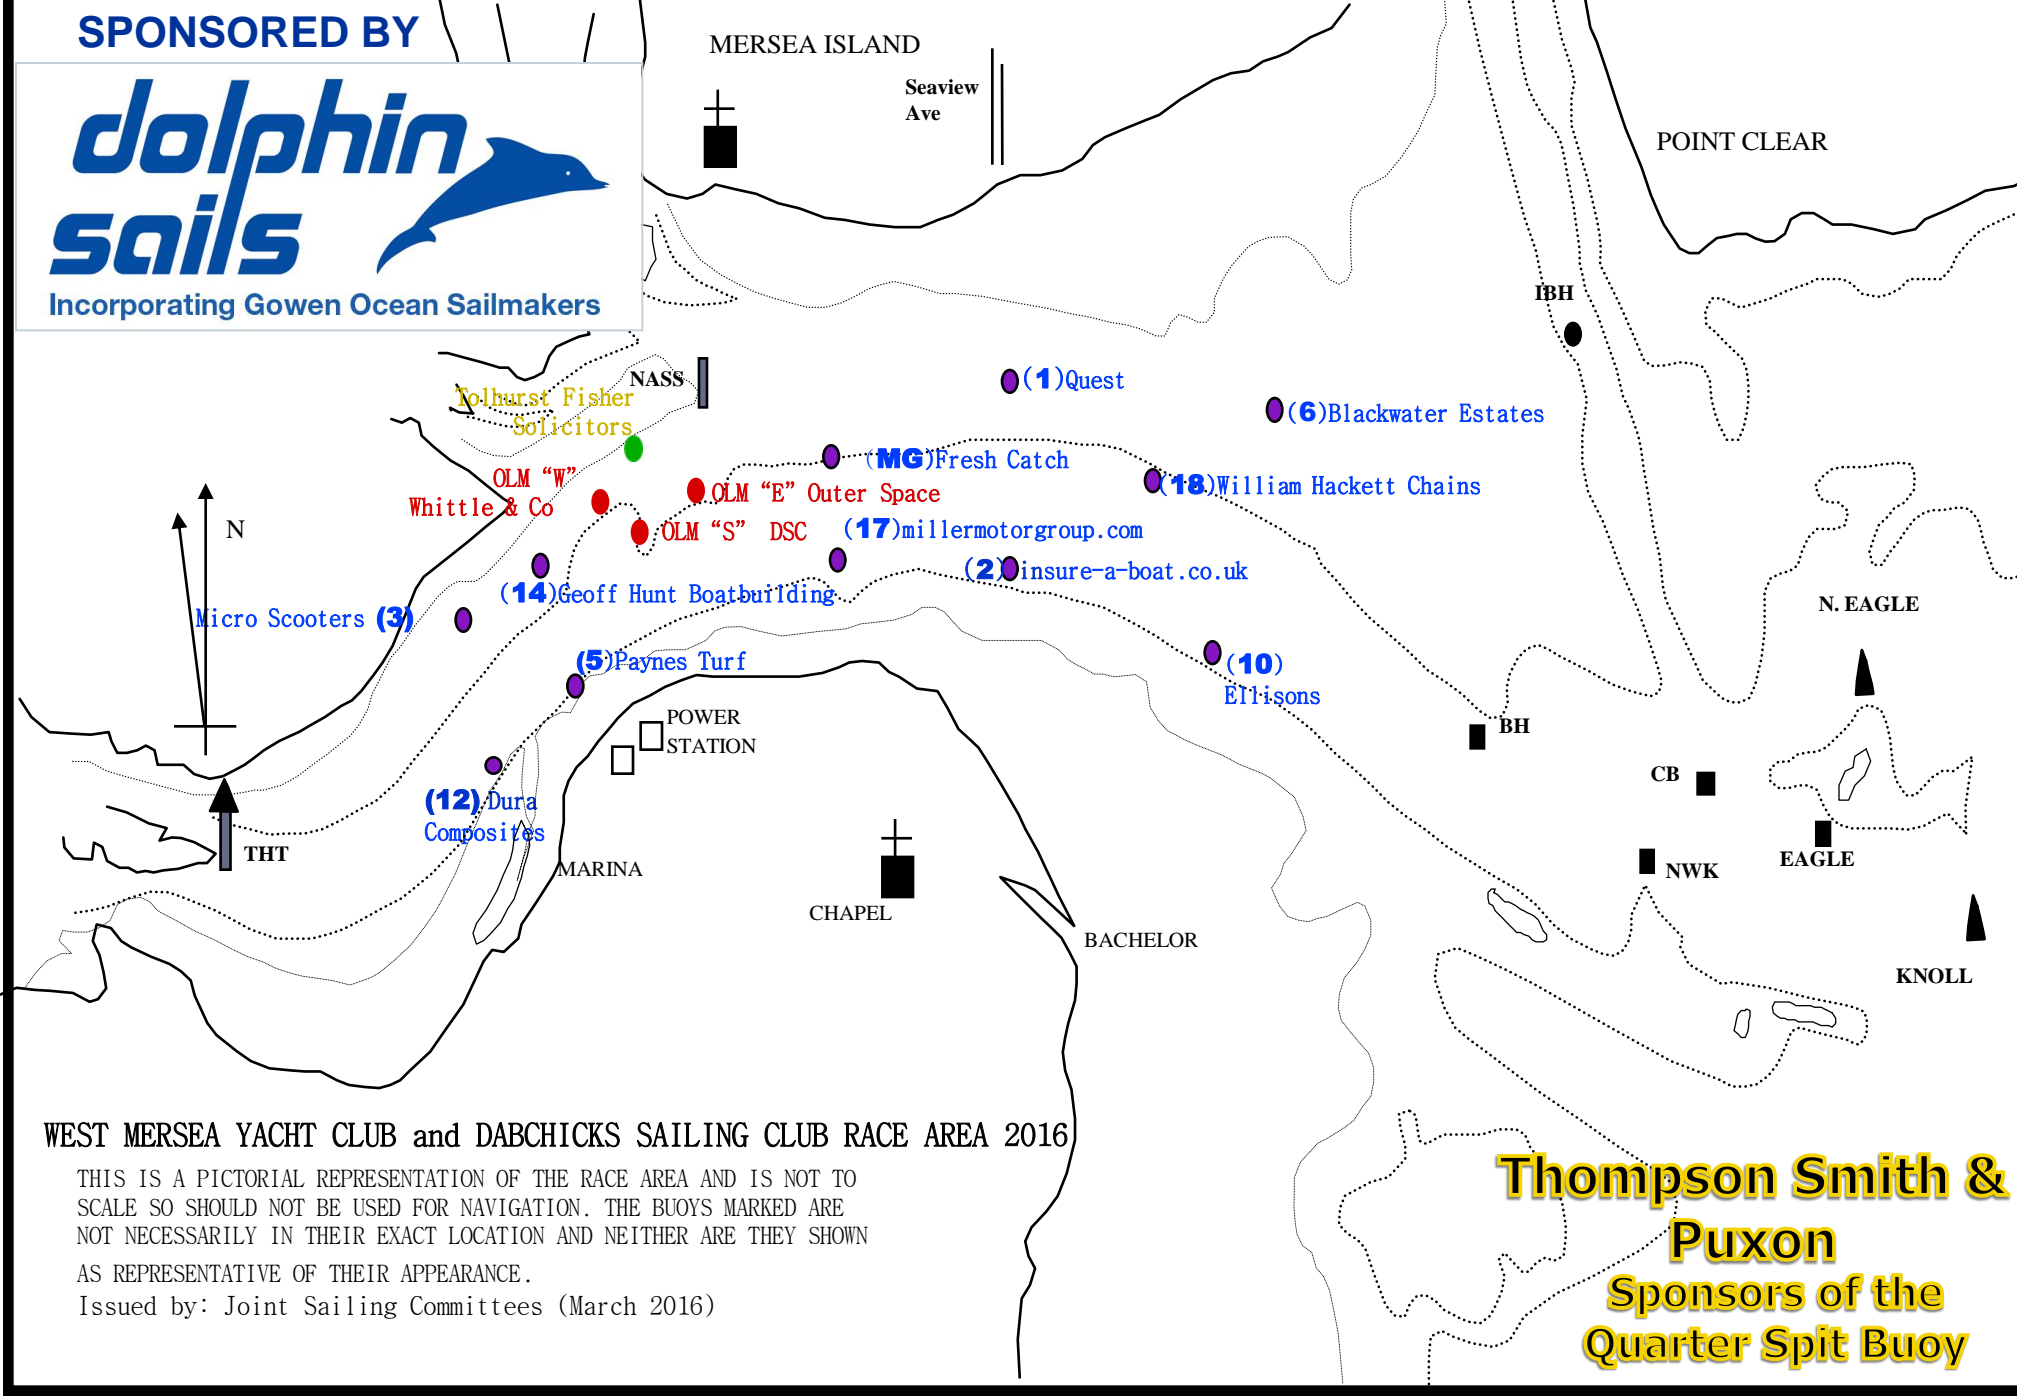

SPONSORED BY

Incorporating Gowen Ocean Sailmakers

MERSEA ISLAND

Seaview Ave

POINT CLEAR

IBH

NASS

Tolhurst Fisher Solicitors

(1) Quest

(6) Blackwater Estates

(16) Fresh Catch

(18) William Hackett Chains

OLM "W" Whittle & Co

OLM "E" Outer Space

OLM "S" DSC (17) millermotorgroup.com

(2) insure-a-boat.co.uk

### WEST MERSEA YACHT CLUB and DABCHICKS SAILING CLUB RACE AREA 2016

THIS IS A PICTORIAL REPRESENTATION OF THE RACE AREA AND IS NOT TO SCALE SO SHOULD NOT BE USED FOR NAVIGATION. THE BUOYS MARKED ARE NOT NECESSARILY IN THEIR EXACT LOCATION AND NEITHER ARE THEY SHOWN AS REPRESENTATIVE OF THEIR APPEARANCE.